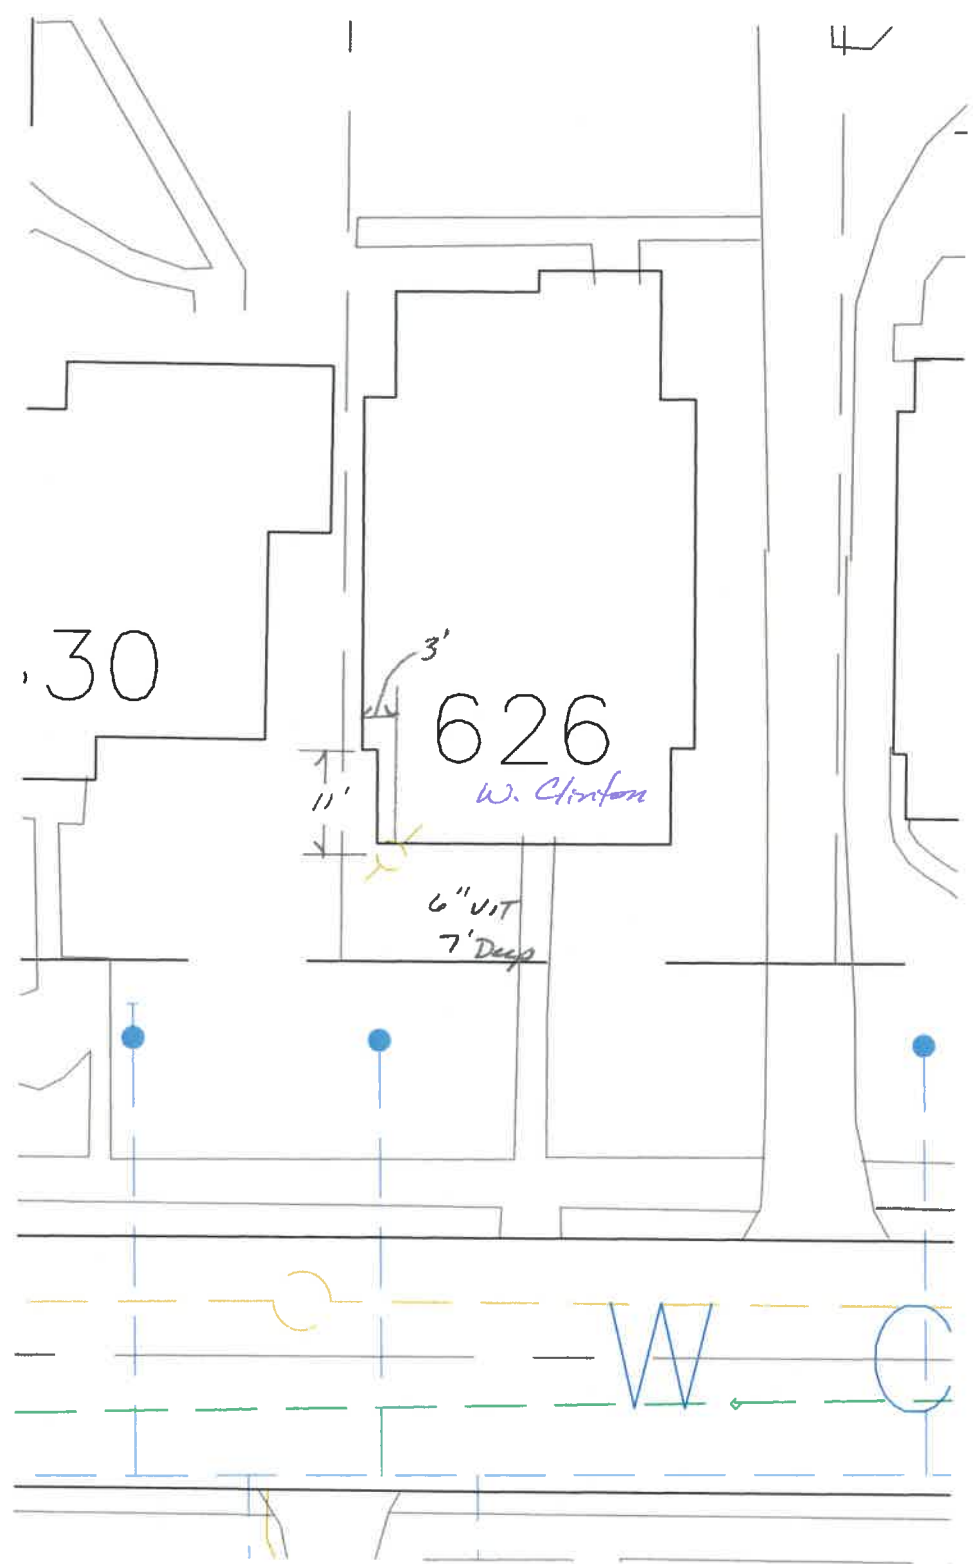

1"=20'  
Trosser Plumbing  
3-30-2022  
Imp. By: A. Debl

Installed Cleanout only